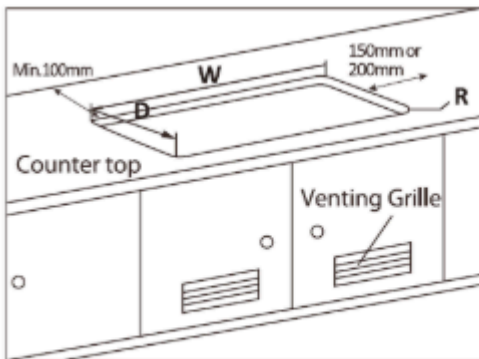

**GWM8831TS | EAN: 4895120712829**  
**88cm 3-Burners Gas Hob (Town Gas)**

**Technical Specifications**

Gas Operation	Town Gas
Ignition	Pulse
DC battery (V)	1.5V
Packaging Dimensions	W 940mm x H 210mm x D 580mm
Gross Weight	17.6kg
Net Weight	14.8kg
Place of Manufacture	Asia

**Installation Information**

Product Dimensions	W 880mm x H 145mm x D 510mm
Cut Out Dimensions	As indicated in below illustration

Model no.	W	D	R
GWM8831TS	685mm	385mm	120mm
GWM8831LS	685mm	385mm	120mm

Above diagram is not to scale