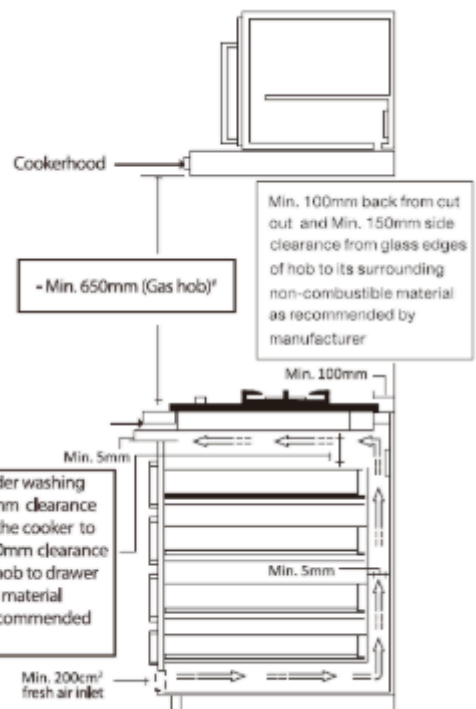

**GWM8831TS | EAN: 4895120712829**  
**88cm 3-Burners Gas Hob (Town Gas)**

Design	
Colour/Finish	Stainless Steel (304)
Number of Burners	3
Trivets	Cast Iron
Controls	3 front knobs
Weight	14.8kg
Product Dimension	W 880mm x H 145mm x D 510mm
Cut-out Dimension	W 685-820mm x D 385-450mm
Performance	
Functions	Flame Failure Safety Device
Power	Left Burner 4.5kW: Center Burner: 2.0kW Right Burner: 4.5kW

Warranty	
TBA	
Recommended Retail Price	
TBA	

**Features & Benefits**

	<p>&lt;4.5kW Wok Burners&gt;                      The 2 wok burners provide optimal heat retention and distributes more evenly to ensure superior cooking results.</p>
	<p>&lt;Dual Flame Wok Burner Control&gt;                      Independently adjust the inner and outer rings for total control - use the inner flame for delicate simmering or ignite both for the high-intensity heat required to lock in the crunch of a perfect stir-fry.</p>
	<p>&lt;Flame Failure Safety Device&gt;                      The flame failure safety device shuts off gas supply after the flame has been cut off, preventing gas leakage such as the flame extinguishes or when the burner has not been properly turned off.</p>
	<p>&lt;Cast-iron Pan Support&gt;                      To facilitate various styles of cooking and flexibility to accommodate a wider range of cooking utensils</p>

**GWM8831TS | EAN: 4895120712829**  
**88cm 3-Burners Gas Hob (Town Gas)**

**Technical Specifications**

Gas Operation	Town Gas
Ignition	Pulse
DC battery (V)	1.5V
Packaging Dimensions	W 940mm x H 210mm x D 580mm
Gross Weight	17.6kg
Net Weight	14.8kg
Place of Manufacture	Asia

**Installation Information**

Product Dimensions	W 880mm x H 145mm x D 510mm
Cut Out Dimensions	As indicated in below illustration

Model no.	W	D	R
GWM8831TS	685mm	385mm	120mm
GWM8831LS	685mm	385mm	120mm

Above diagram is not to scale