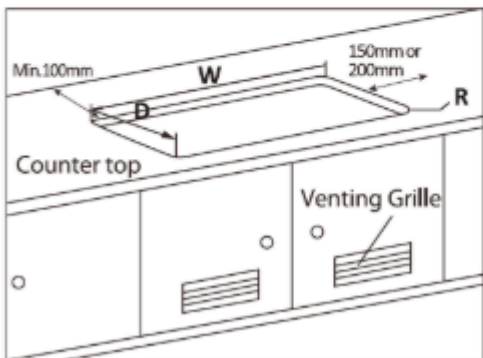

GWM8831LS | EAN: 4895120712836

88cm 3-Burners Gas Hob (LPG)

Technical Specifications

Gas Operation	LPG
Ignition	Pulse
DC battery (V)	1.5V
Packaging Dimensions	W 940mm x H 210mm x D 580mm
Gross Weight	17.6kg
Net Weight	14.8kg
Place of Manufacture	Asia

Installation Information

Product Dimensions	W 880mm x H 145mm x D 510mm
Cut Out Dimensions	As indicated in below illustration

Model no.	W	D	R
GWM8831TS	685mm	385mm	120mm
GWM8831LS	685mm	385mm	120mm

Above diagram is not to scale