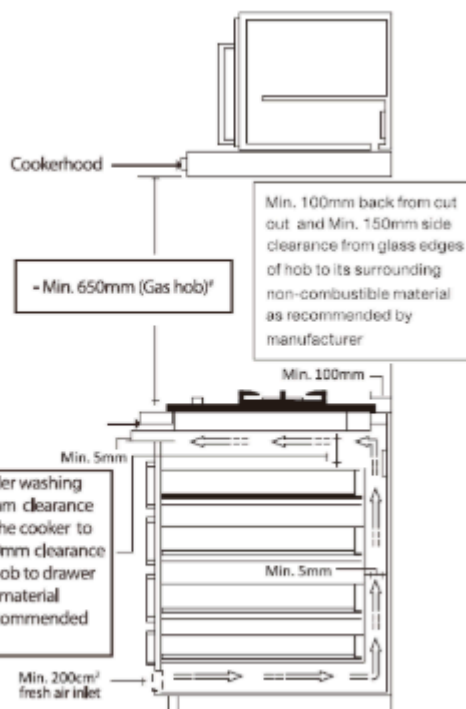

GWM8831LS | EAN: 4895120712836

88cm 3-Burners Gas Hob (LPG)

Design	
Colour/Finish	Stainless Steel (304)
Number of Burners	3
Trivets	Cast Iron
Controls	3 front knobs
Weight	14.8kg
Product Dimension	W 880mm x H 145mm x D 510mm
Cut-out Dimension	W 685-820mm x D 385-450mm

Performance	
Functions	Flame Failure Safety Device
Power	Left Burner 5.0kW: Center Burner: 2.0kW Right Burner: 5.0kW

Warranty
TBA

Recommended Retail Price
TBA

Features & Benefits

	<5.0kW Wok Burners> The 2 wok burners provide optimal heat retention and distributes more evenly to ensure superior cooking results.
	<Dual Flame Wok Burner Control> Independently adjust the inner and outer rings for total control - use the inner flame for delicate simmering or ignite both for the high-intensity heat required to lock in the crunch of a perfect stir-fry.
	<Flame Failure Safety Device> The flame failure safety device shuts off gas supply after the flame has been cut off, preventing gas leakage such as the flame extinguishes or when the burner has not been properly turned off.
	<Cast-iron Pan Support> To facilitate various styles of cooking and flexibility to accommodate a wider range of cooking utensils

GWM8831LS | EAN: 4895120712836

88cm 3-Burners Gas Hob (LPG)

Technical Specifications

Gas Operation	LPG
Ignition	Pulse
DC battery (V)	1.5V
Packaging Dimensions	W 940mm x H 210mm x D 580mm
Gross Weight	17.6kg
Net Weight	14.8kg
Place of Manufacture	Asia

Installation Information

Product Dimensions	W 880mm x H 145mm x D 510mm
Cut Out Dimensions	As indicated in below illustration

Model no.	W	D	R
GWM8831TS	685mm	385mm	120mm
GWM8831LS	685mm	385mm	120mm

Above diagram is not to scale