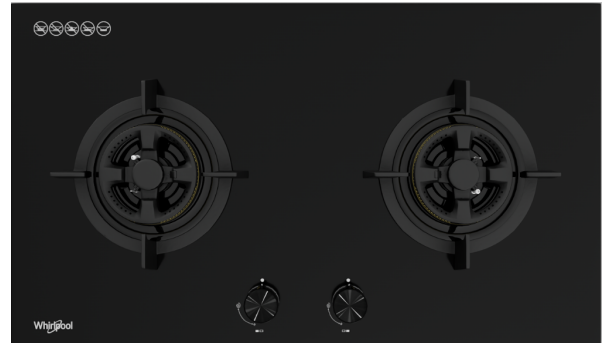

GWG7820TS | EAN: 4895120709331
78cm 2-Burners Gas Hob (Town Gas)

Design	
Colour/Finish	Black Glass
Number of Burners	2
Trivets	Cast Iron
Controls	2 front knobs
Weight	16.6kg
Product Dimension	W 780mm x H 155mm x D 450mm
Cut-out Dimension	W 650-700mm x H 120mm x D 350-400mm
Performance	
Functions	Flame Failure Safety Device
Power	Left Burner 4.3 kW: Right Burner: 4.3kW

Warranty	
2 years (exclude Commercial Use)	

Features & Benefits

	<p><4.3kW Wok Burners> The 2 wok burners provide optimal heat retention and distributes more evenly to ensure superior cooking results.</p>
	<p><Flame Failure Safety Device> The flame failure safety device shuts off gas supply after the flame has been cut off, preventing gas leakage such as the flame extinguishes or when the burner has not been properly turned off.</p>
	<p><Cast-iron Pan Support> To facilitate various styles of cooking and flexibility to accommodate a wider range of cooking utensils</p>
	<p><Tempered Glass Surface> The cooktop has an elegant glass surface, which offers a fresh touch to your kitchen style</p>
	<p><Easy Attachment of Burner Cap> Simple click and lock installation of the burner cap to the burner head after cleaning the burners.</p>

GWG7820TS | EAN: 4895120709331
78cm 2-Burners Gas Hob (Town Gas)

Technical Specifications

Gas Operation	Town Gas
Ignition	Pulse
DC battery (V)	1.5V
Packaging Dimensions	W 830mm x H 215mm x D 510mm
Gross Weight	16.6kg
Net Weight	14.6kg
Place of Manufacture	Asia

Installation Information

Product Dimensions	W 780mm x H 155mm x D 450mm
Cut Out Dimensions	As indicated in below illustration

Model no.	W	D	R
GWG7820TS GWG7830TS	650-700	350-400	120
GWG8830TS	685-820	385-450	120