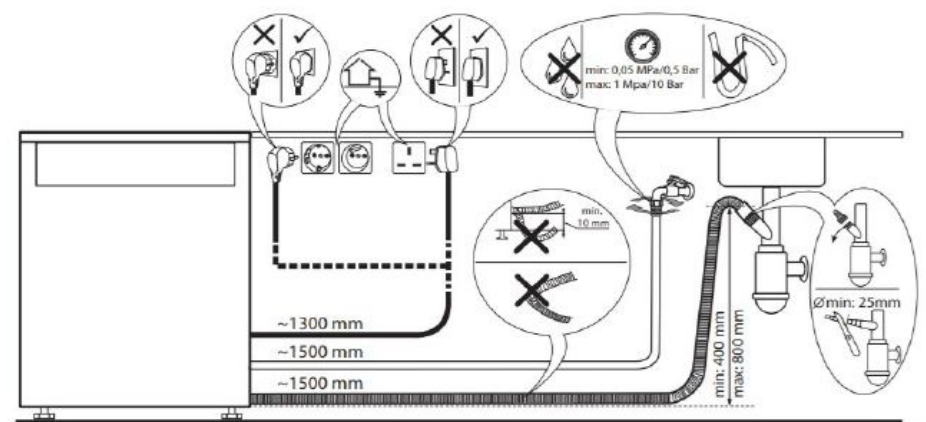

- Power Clean Technology
- 3 Water Leakage Protection System
- Loading Options : Multi-zone
- End of Cycle Signal
- Start Delay : 30 Mins - 24 Hours
- Overflow Protection Device
- Adjustable Height : Upper Rack
- Tub Material : Stainless Steel
- Removable Top
- WELS : 3 ticks

**Others**

- Net Weight/ Gross Weight (kg) : 47/49
- Voltage (V) / Frequency (Hz) : 220-240 / 50
- Current (A) : 13
- Noise level: 43 dB(A)
- Electrical connection rating (W) : 1900
- Plug Type : UK with Safety Mark
- Length of Hose : Inlet: 155cm | Outlet: 150cm
- Length of Electrical Supply Cord (cm) : 130
- Water consumption : 9.5L
- Energy consumption : 0.83kWh

**Installation**

*Measurements in millimeters.*