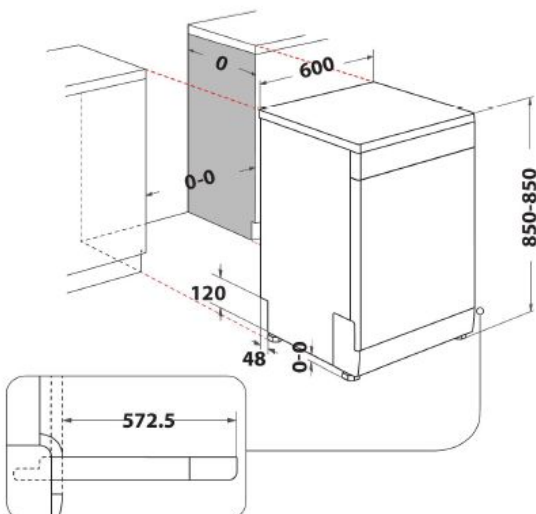

**WFC 3C33 PF UK**

Recommended Retail Price  
SGD 1,599

**Basic Specifications**

- Type : 60cm Freestanding Dishwasher
- No. of place settings : 14
- No. of Programs : 8 Programs
- Cutlery Rack : 3rd Rack
- Color : White
- Energy Class : A+++
- Wash Class : A
- Drying Class : A
- Product Dimensions (H x W x D mm): 850 x 600 x 590
- Packaging Dimensions (H x W x D mm) : 910 x 625 x 675
- Country of Origin : Europe

- Power Clean Technology
- 3 Water Leakage Protection System
- Loading Options : Multi-zone
- End of Cycle Signal
- Start Delay : 30 Mins - 24 Hours
- Overflow Protection Device
- Adjustable Height : Upper Rack
- Tub Material : Stainless Steel
- Removable Top
- WELS : 3 ticks

**Others**

- Net Weight/ Gross Weight (kg) : 47/49
- Voltage (V) / Frequency (Hz) : 220-240 / 50
- Current (A) : 13
- Noise level: 43 dB(A)
- Electrical connection rating (W) : 1900
- Plug Type : UK with Safety Mark
- Length of Hose : Inlet: 155cm | Outlet: 150cm
- Length of Electrical Supply Cord (cm) : 130
- Water consumption : 9.5L
- Energy consumption : 0.83kWh

**Installation**

*Measurements in millimeters.*