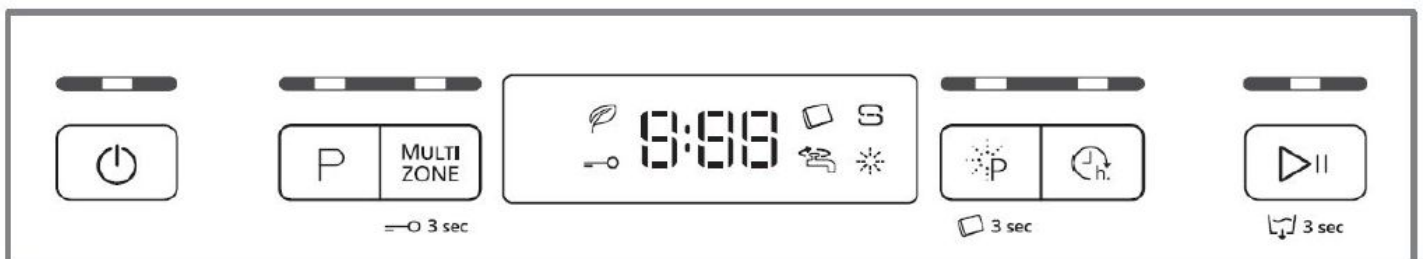

**WFC 3C33 PF UK**

Recommended Retail Price  
SGD 1,599

**Basic Specifications**

- Type : 60cm Freestanding Dishwasher
- No. of place settings : 14
- No. of Programs : 8 Programs
- Cutlery Rack : 3rd Rack
- Color : White
- Energy Class : A+++
- Wash Class : A
- Drying Class : A
- Product Dimensions (H x W x D mm): 850 x 600 x 590
- Packaging Dimensions (H x W x D mm) : 910 x 625 x 675
- Country of Origin : Europe

EAN Code	
WFC 3C33 PF UK	8003437610509

**PowerClean Technology:**  
Perfect washing results without pre-washing, soaking or scrubbing by hand.

Accommodate up to 14 place settings

Built- under Design

**Programs**

- 6th Sense
- Pre-wash
- Crystals (for Crystal ware)
- 30 Minutes Rapid Wash
- Eco
- Fast Wash & Dry
- Intensive
- Silent

**Control Panel**

**WFC 3C33 PF UK**

Suggested Retail Price  
SGD 1,599

**Special Features**

**Others**

- Net Weight/ Gross Weight (kg) : 47/49
- Voltage (V) / Frequency (Hz) : 220-240 / 50
- Current (A) : 13
- Noise level: 43 dB(A)
- Electrical connection rating (W) : 1900
- Plug Type : UK with Safety Mark
- Length of Hose : Inlet: 155cm | Outlet: 150cm
- Length of Electrical Supply Cord (cm) : 130
- Water consumption : 9.5L
- Energy consumption : 0.83kWh