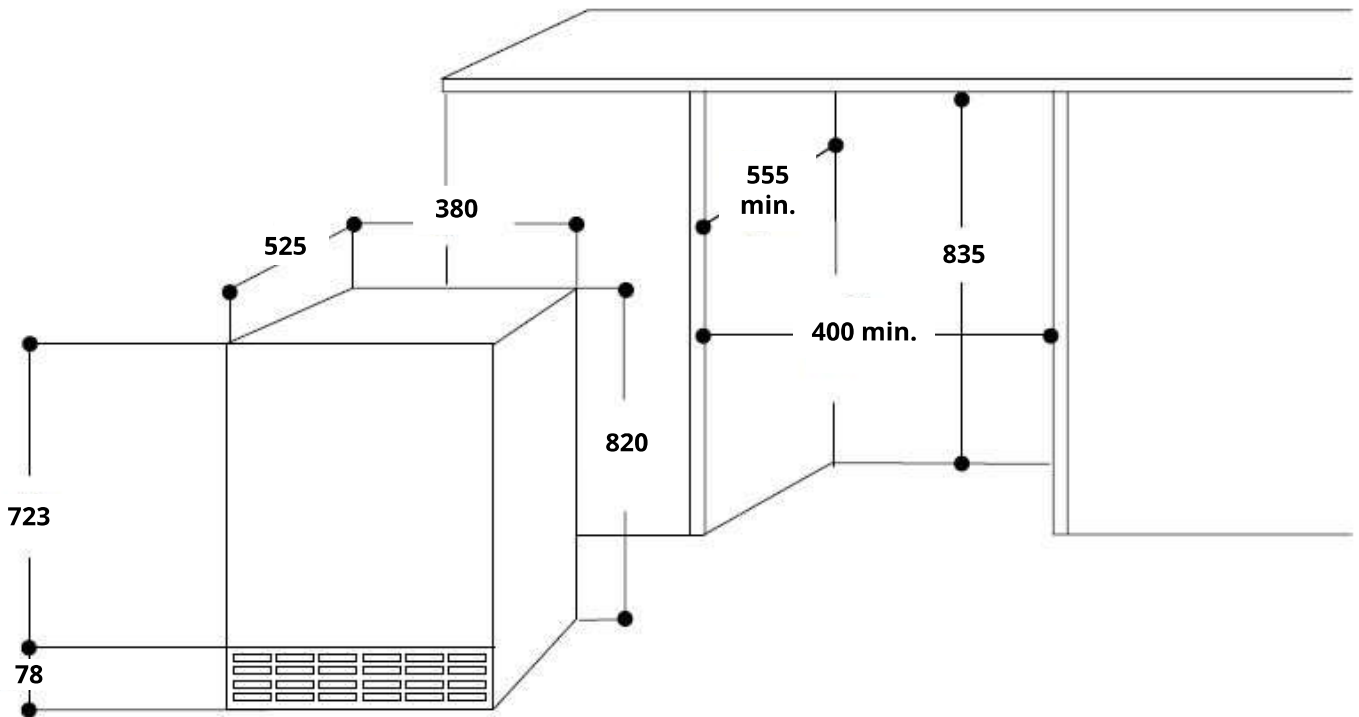

ARC1401

Basic Specifications

- Total net capacity (Litre): 83
- Bottle capacity: 27⁺
- Net weight (Kg): 31
- Temperature range: 5°C-18°C
- Humidity: >65%RH
- Length of power cord (mm): 2000
- Product Dimensions (H x W x D mm): 820 x 380 x 562
- Cut Out Dimensions: Please refer to next page for details
- Country of Origin: Asia

**Capacity is based on Bordeaux type bottles 0.75 litre, subject to the number of shelves and display pattern. With the humidity box, the capacity may change.*

Low-E Glass provides protection against UV

Flushed Door and Space-saving Design

Compressor Cooling

Special Features

- Suitable for built-in or free-standing installation
- Low thermal emissivity glass
- Compressor cooling
- Anti-vibration
- Flushed door design
- Seamless door
- Recessed Handle
- Touch control & White LED display
- Temperature display
- 5 Shelf levels
- Wooden shelves
- Frost Free
- LED lighting
- Reversible door*
- Stainless steel door & grey glass

**Comes with default right hinge. Additional SG\$80 required for hinge change.*

EAN Code	
ARC1401 (Default Right Hinge)	4895120708082
ARC1401/L (Left hinge)	4895120708112

ARC1401

Installation Information