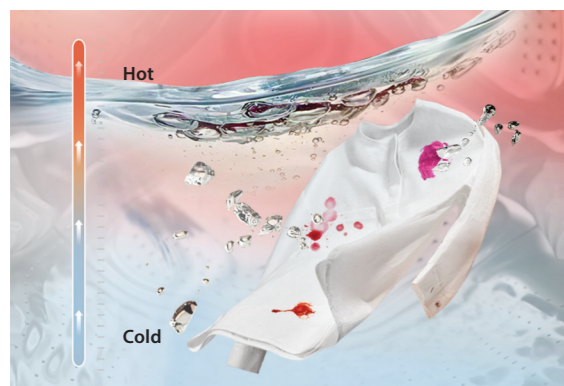

Featuring a cutting-edge and robust design, the ZEN body structure and side panels reduce noise propagation, so you can do your laundry at any time without any noise disturbance.

QUICK AND EASY LAUNDRY DAYS