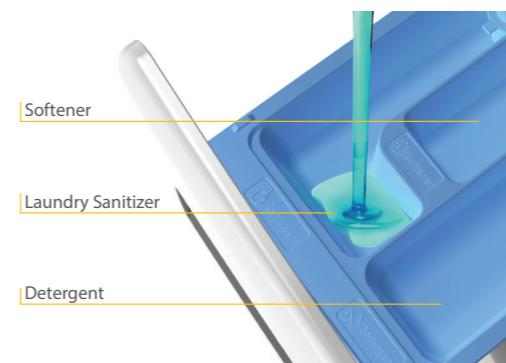

EFFECTIVE STERILIZATION FOR SAFETY & COMFORT

Complete drum sterilization at 90°C with OxyCare

The cleanliness of your washer is important for maintaining high standards of household hygiene. The **Drum Clean program** delivers total cleanliness for your washers by sterilizing the drum at 90°C and then with OxyCare for complete disinfection of dirt, bacteria, and build-up of residues.