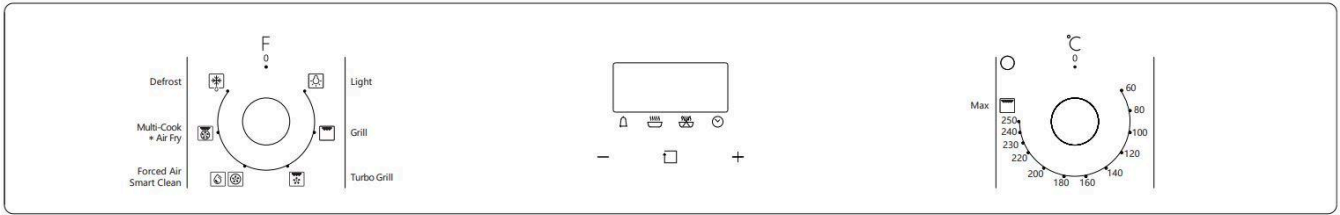

Performance

Heating Methods	Grill, Turbo Grill, Forced Air, Multi-Cook, Air Fry, Defrost
Heating Temperature	60°C to 260°C
Cleaning	Smart Clean (Hydrolytic Cleaning)

Accessories

Wire Shelf x 1, Baking Tray x 1, Deep Tray x 1

*Air Fry Basket sold separately

Built-in 60cm Multi-Function Oven

Control Panel

Technical Specifications

Max. Total Power	3000-3600 W
Voltage	220-240 V
Frequency	50-60HZ
Length of Electrical Cord	110 cm, no plug
Packaging Dimensions	W 639mm x H 658mm x D 579mm
Gross Weight	32.5 kg
Net Weight	29.5 kg
Place of Manufacture	Asia

Installation Information

Product Dimensions	W 594mm x H 594mm x D 519mm
Cut Out Dimensions	W 595mm x H 595mm x D 570mm (Flush Fit) W 565mm x H 580-585mm x D 505-570mm (Proud Fit)