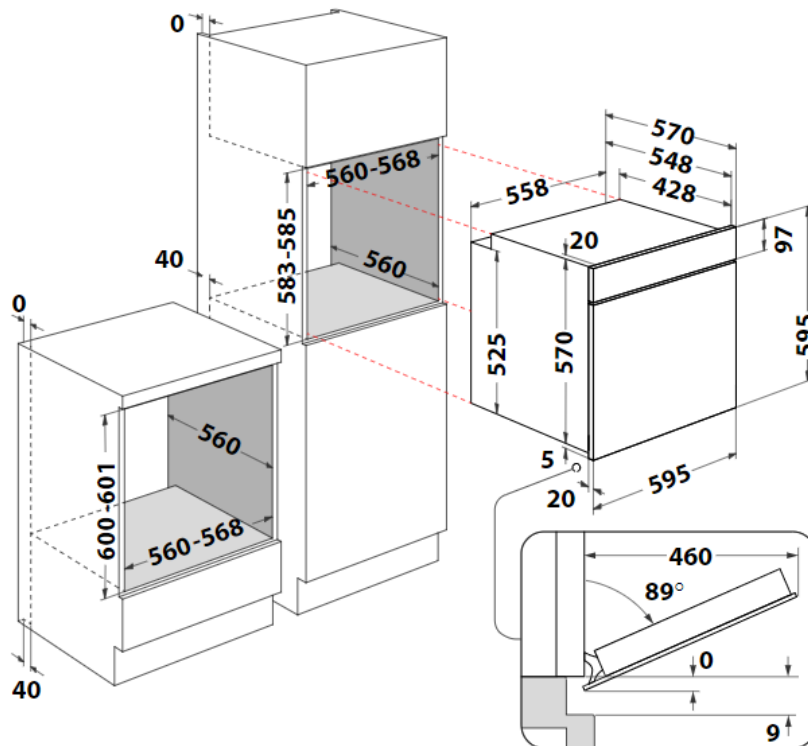

Design	
Colour/Finish	Black
Display	LED Digital
Control	Push Push Knobs
Door / Handle Design	Full Glass Door with Black Handle
Cavity Type	Enamelled
Capacity	71 litres
Cooking Shelves	5 shelves
Weight	26.9kg
Product Dimension	W 595mm x H 595mm x D 570mm (548mm*)
Cut Out Dimension	W 568mm x H 585mm x D 560mm
Performance	
Heating Methods	Conventional, Forced Air, Grill, Turbo Grill, Gentle Steam (Steam+)
Heating Temperature	60°C to 250°C
Functions	Rising, Pizza, Eco Forced Air, Maxi Cooking, Pastry Auto
Cleaning	Flexi Clean (Pyrolytic/Hydrolytic)
Consumption Rates	
Energy Consumption	0.89 kwh/cycle
Energy Rating	Europe A+ energy efficiency
Accessories	
2 x Wire Shelf, 1 x Baking Tray, 1 x Deep Tray	
Warranty	
2-years (Exclude Commercial Use)	

Control Panel

Technical Specifications

Max. Total Power	3300W
Voltage	220-240 V
Default Current	16A
Current Settings	13A/16A
Length of Electrical Cord	100cm
Plug	No plug
Packaging Dimensions	W 640mm x H 670mm x D 650mm
Gross Weight	28.2kg
Net Weight	26.9kg
Place of Manufacture	Poland

Installation Information

Product Dimensions	W 595mm x H 595mm x D 570mm (548mm*)
Cut Out Dimensions	As indicated in below illustration

*Depth (Door handle excluded)